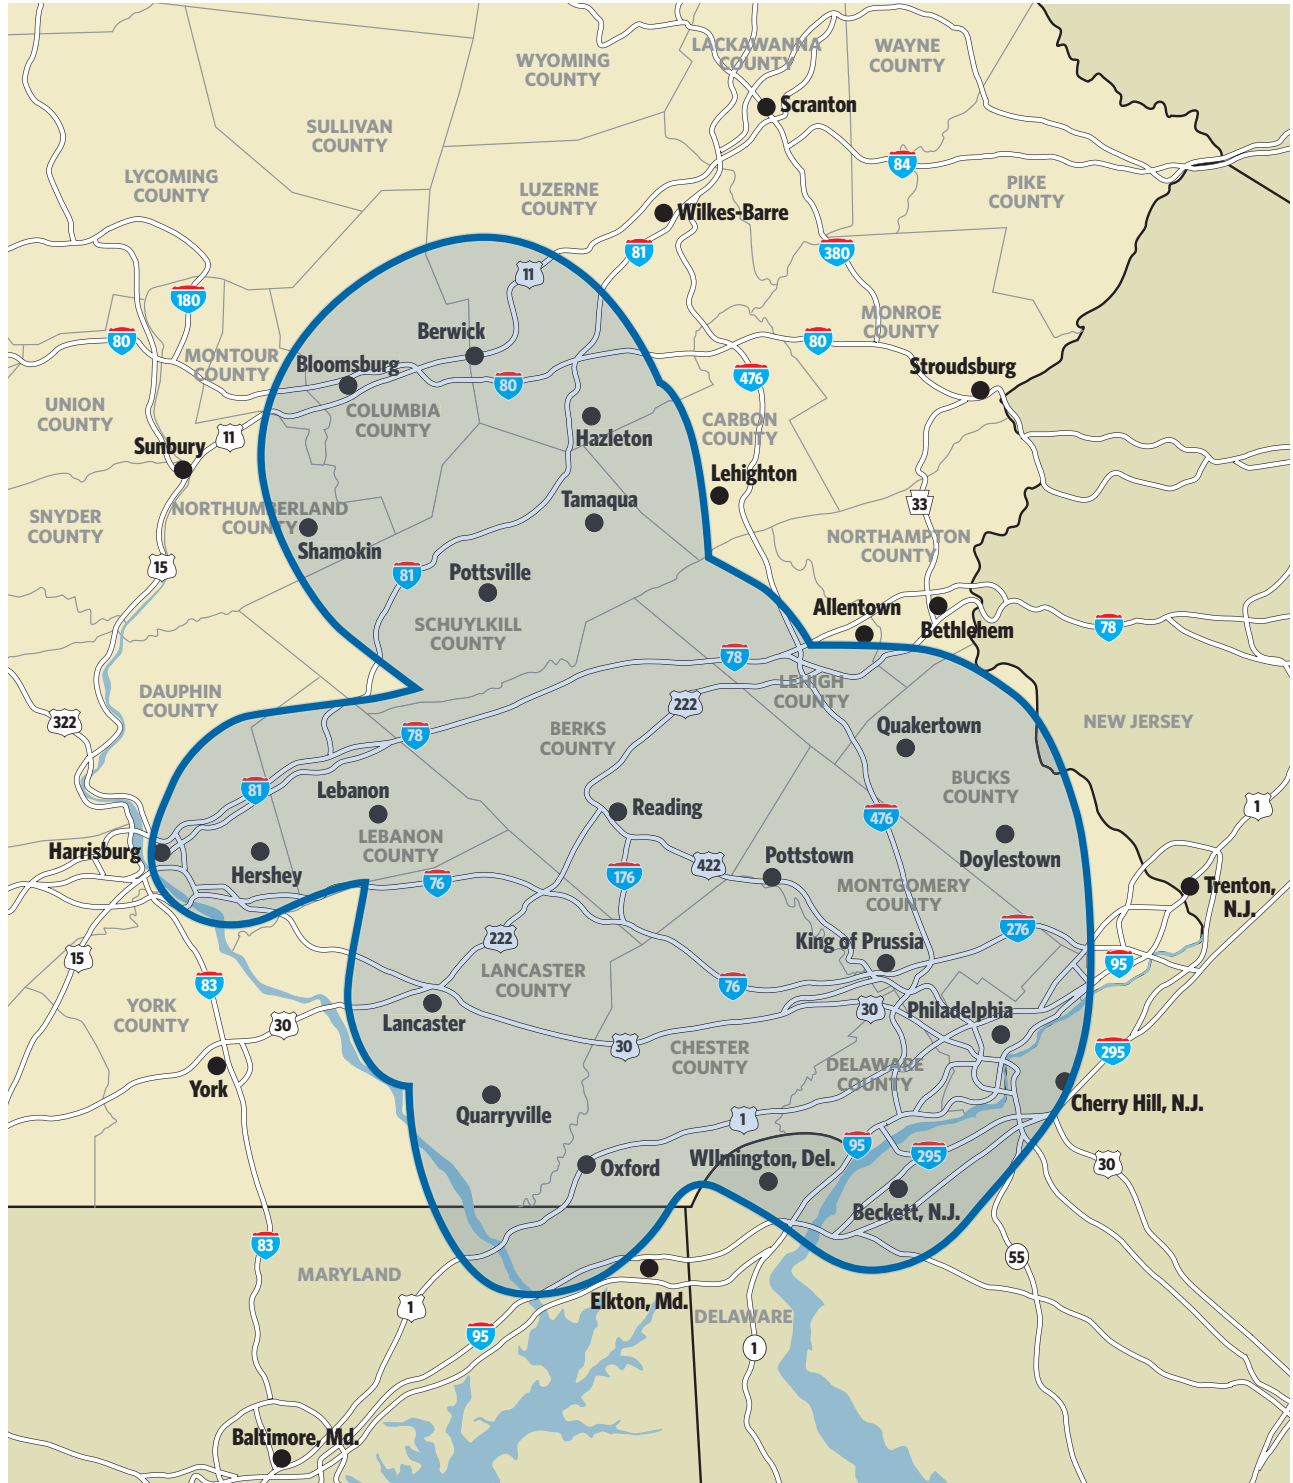

WE^{83.0}EU

Listening Area

WE83.0 EU 0.5 mV/m DAYTIME CONTOUR
WE83.0 EU BROADCASTING COMPANY • 34 N. FOURTH ST., READING, PA 19601
610-376-7335